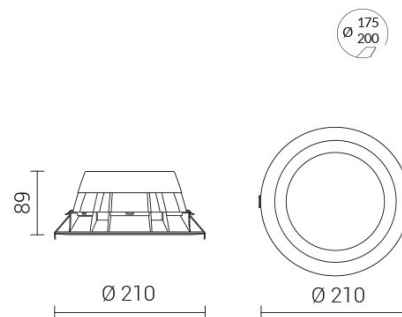

## HALL LED ESSENTIAL Medium

IP54 protection from the bottom

CODE		FLUX	SIZE	CERTIFICATIONS
38MP20L490M54	20W 4000K	2700lm	210mm	CE IP54 A