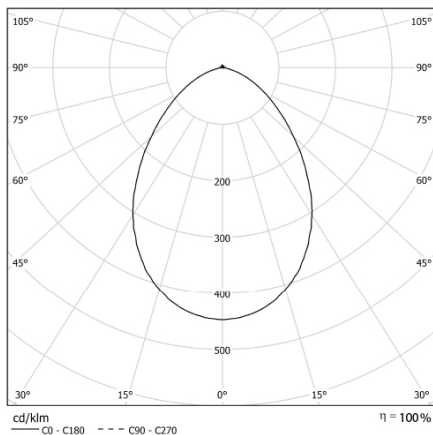

## HALL LED ESSENTIAL Medium

IP54 protection from the bottom

CODE		FLUX	SIZE	CERTIFICATIONS
38MP20L490M54	20W 4000K	2700lm	210mm	CE IP54 A